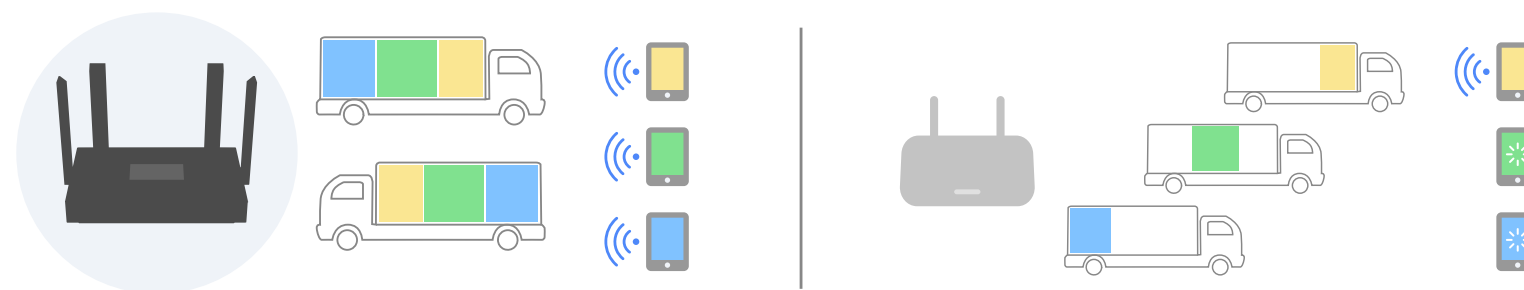

OFDMA

Without OFDMA

More Devices: Wi-Fi 6 uses OFDMA to improve capacity and efficiency of your network, so more devices can connect without slowing down your Wi-Fi.